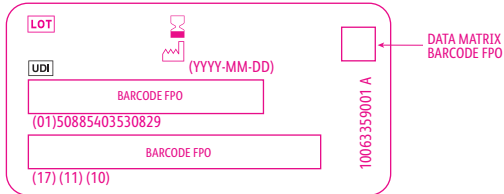

NOTE

1. ALL ART PRINTS 100% BLACK UNLESS OTHERWISE NOTED.
2. KEYLINES DO NOT PRINT. FOR POSITION ONLY.

INKS

BLACK

PMS 368U GREEN

PMS 301U BLUE

RAL 3020 TRAFFIC RED

| | | |
|---|---|--------------|
|  <p>Edwards</p> | Title: LBL, CARTON BARCODE, FSESL, BD | Page: 1 of 1 |
| | Label Item/Revision: 10063359001/A | |
| | Visual Representation/Revision: DOC-0259339/A | |
| | Drawing/Specification: DOC-0213551 | |
| | English Master/Revision: N/A | |
| | eIFU Visual Representation/Revision: N/A | |
| | Refer to supporting material for signatures. | |